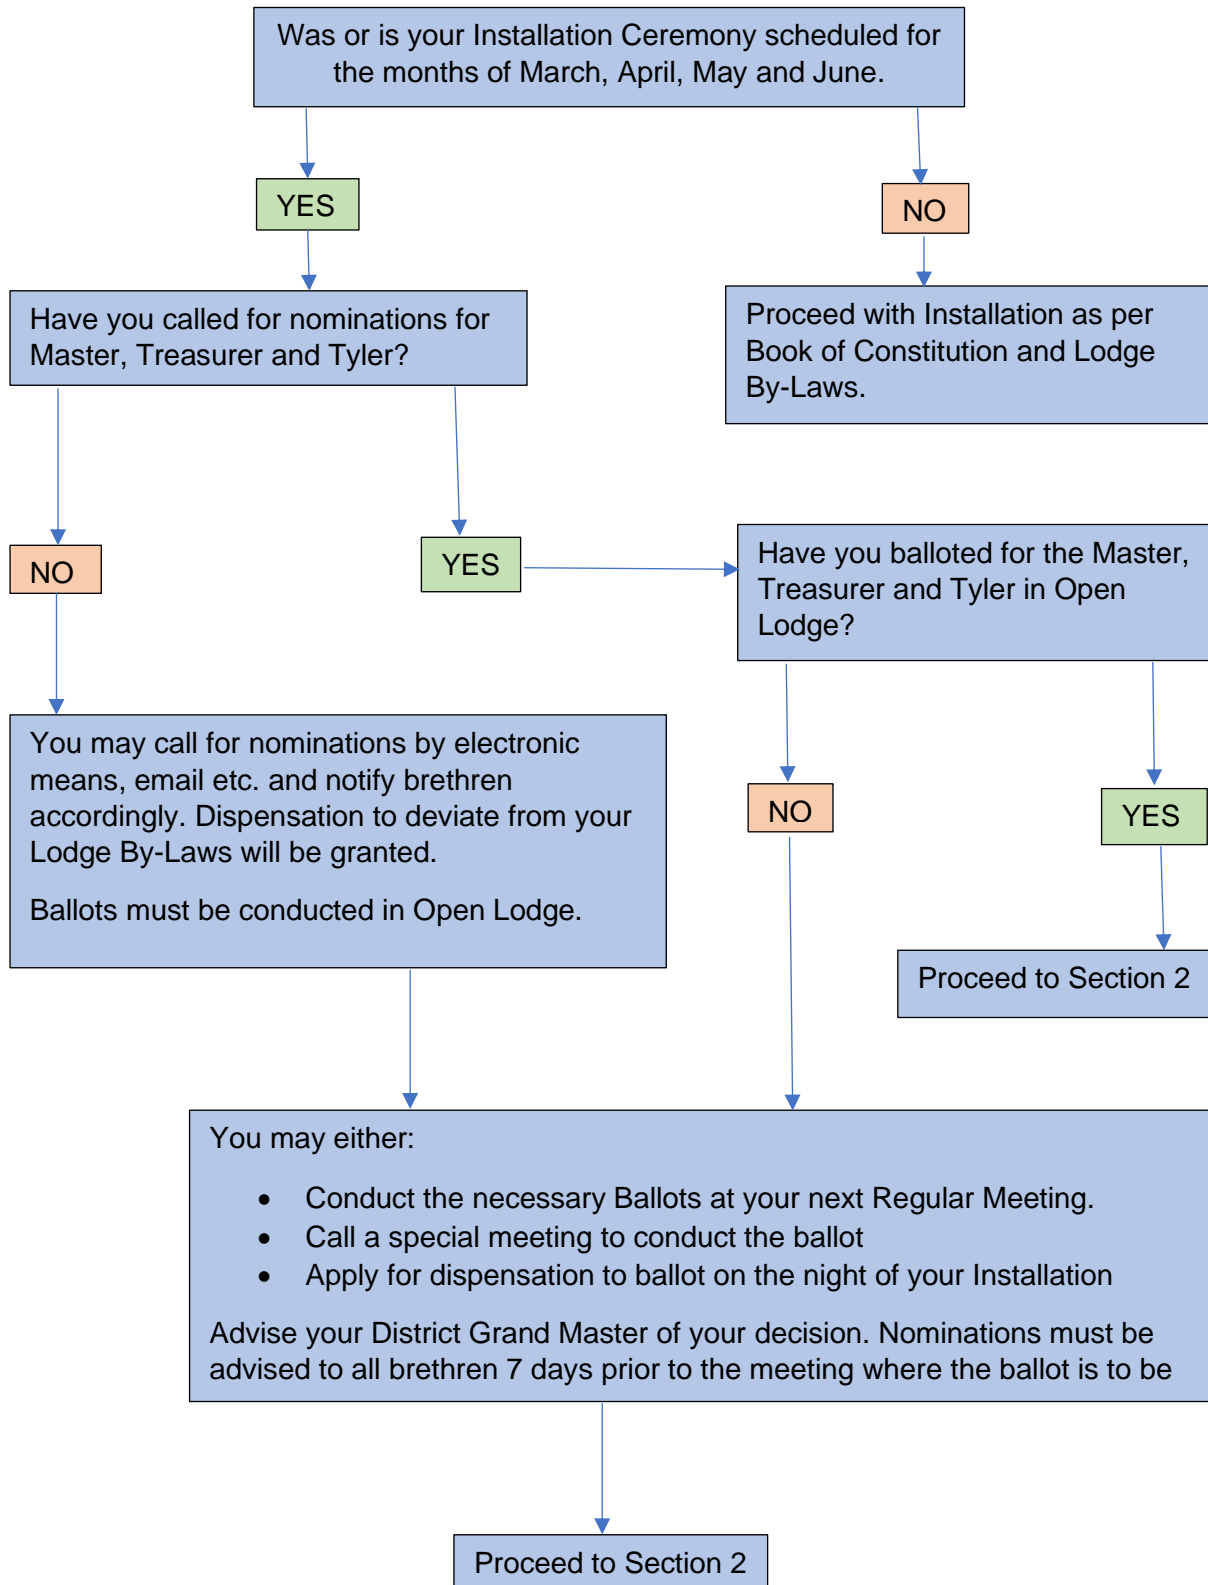

FREEMASONS NZ - COVID-19 INSTALLATION FLOW CHART

The following flowchart and process is to be used for all installation ceremonies affected by the Covid-19 meeting restrictions & the Grand Masters Communication on Lodge Meetings.

This process and all decisions are to be made in consultation with your District Grand Master. It is only valid until 30th September 2020.

FREEMASONS NZ - COVID 19 INSTALLATION FLOW CHART

SECTION 2